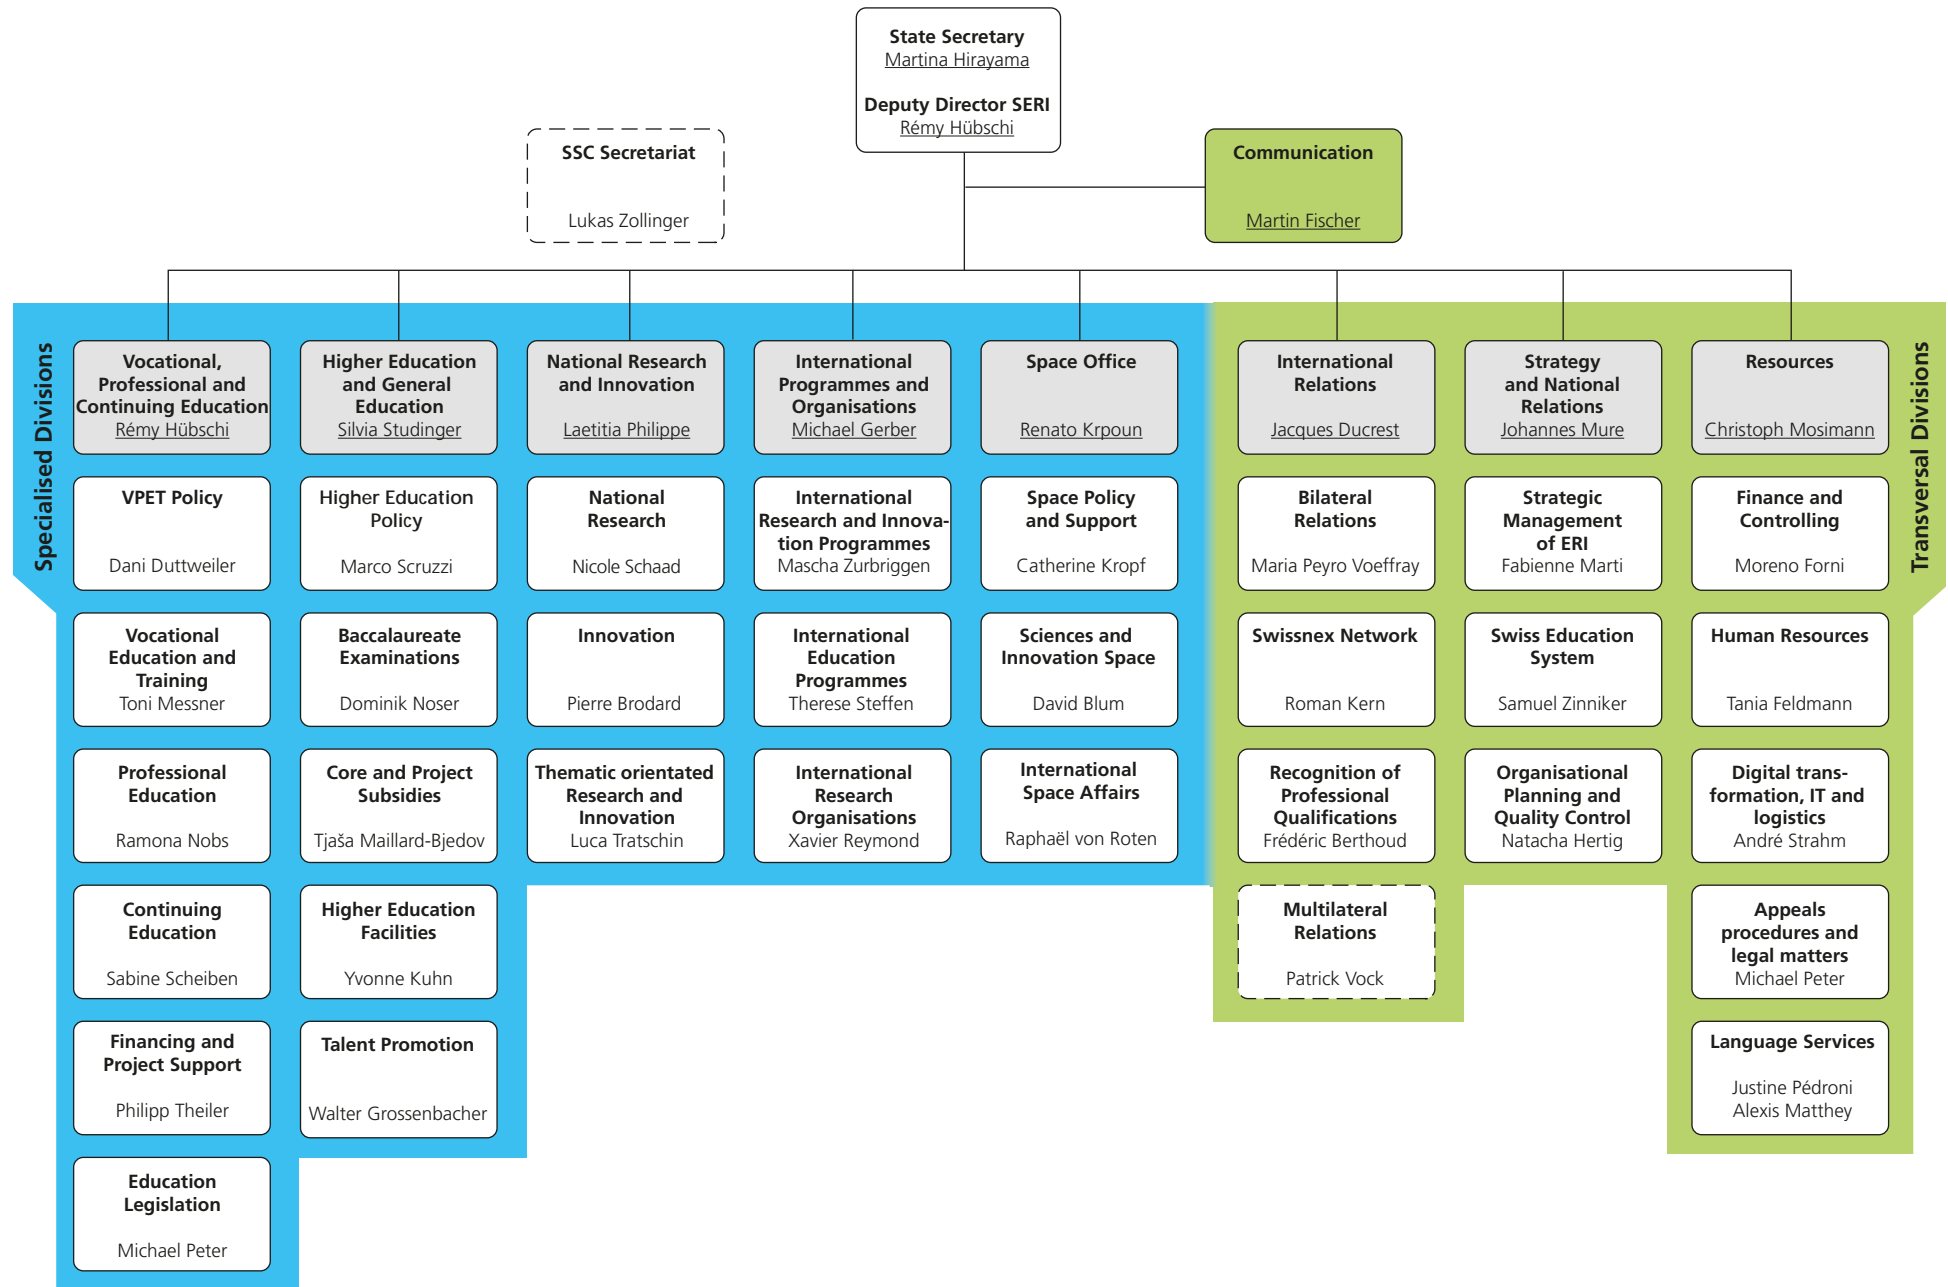

Organisation Chart of the State Secretariat for Education, Research and Innovation SERI

Date: 01.05.2026

Division
 Unit
 Group
 Executive Board Member