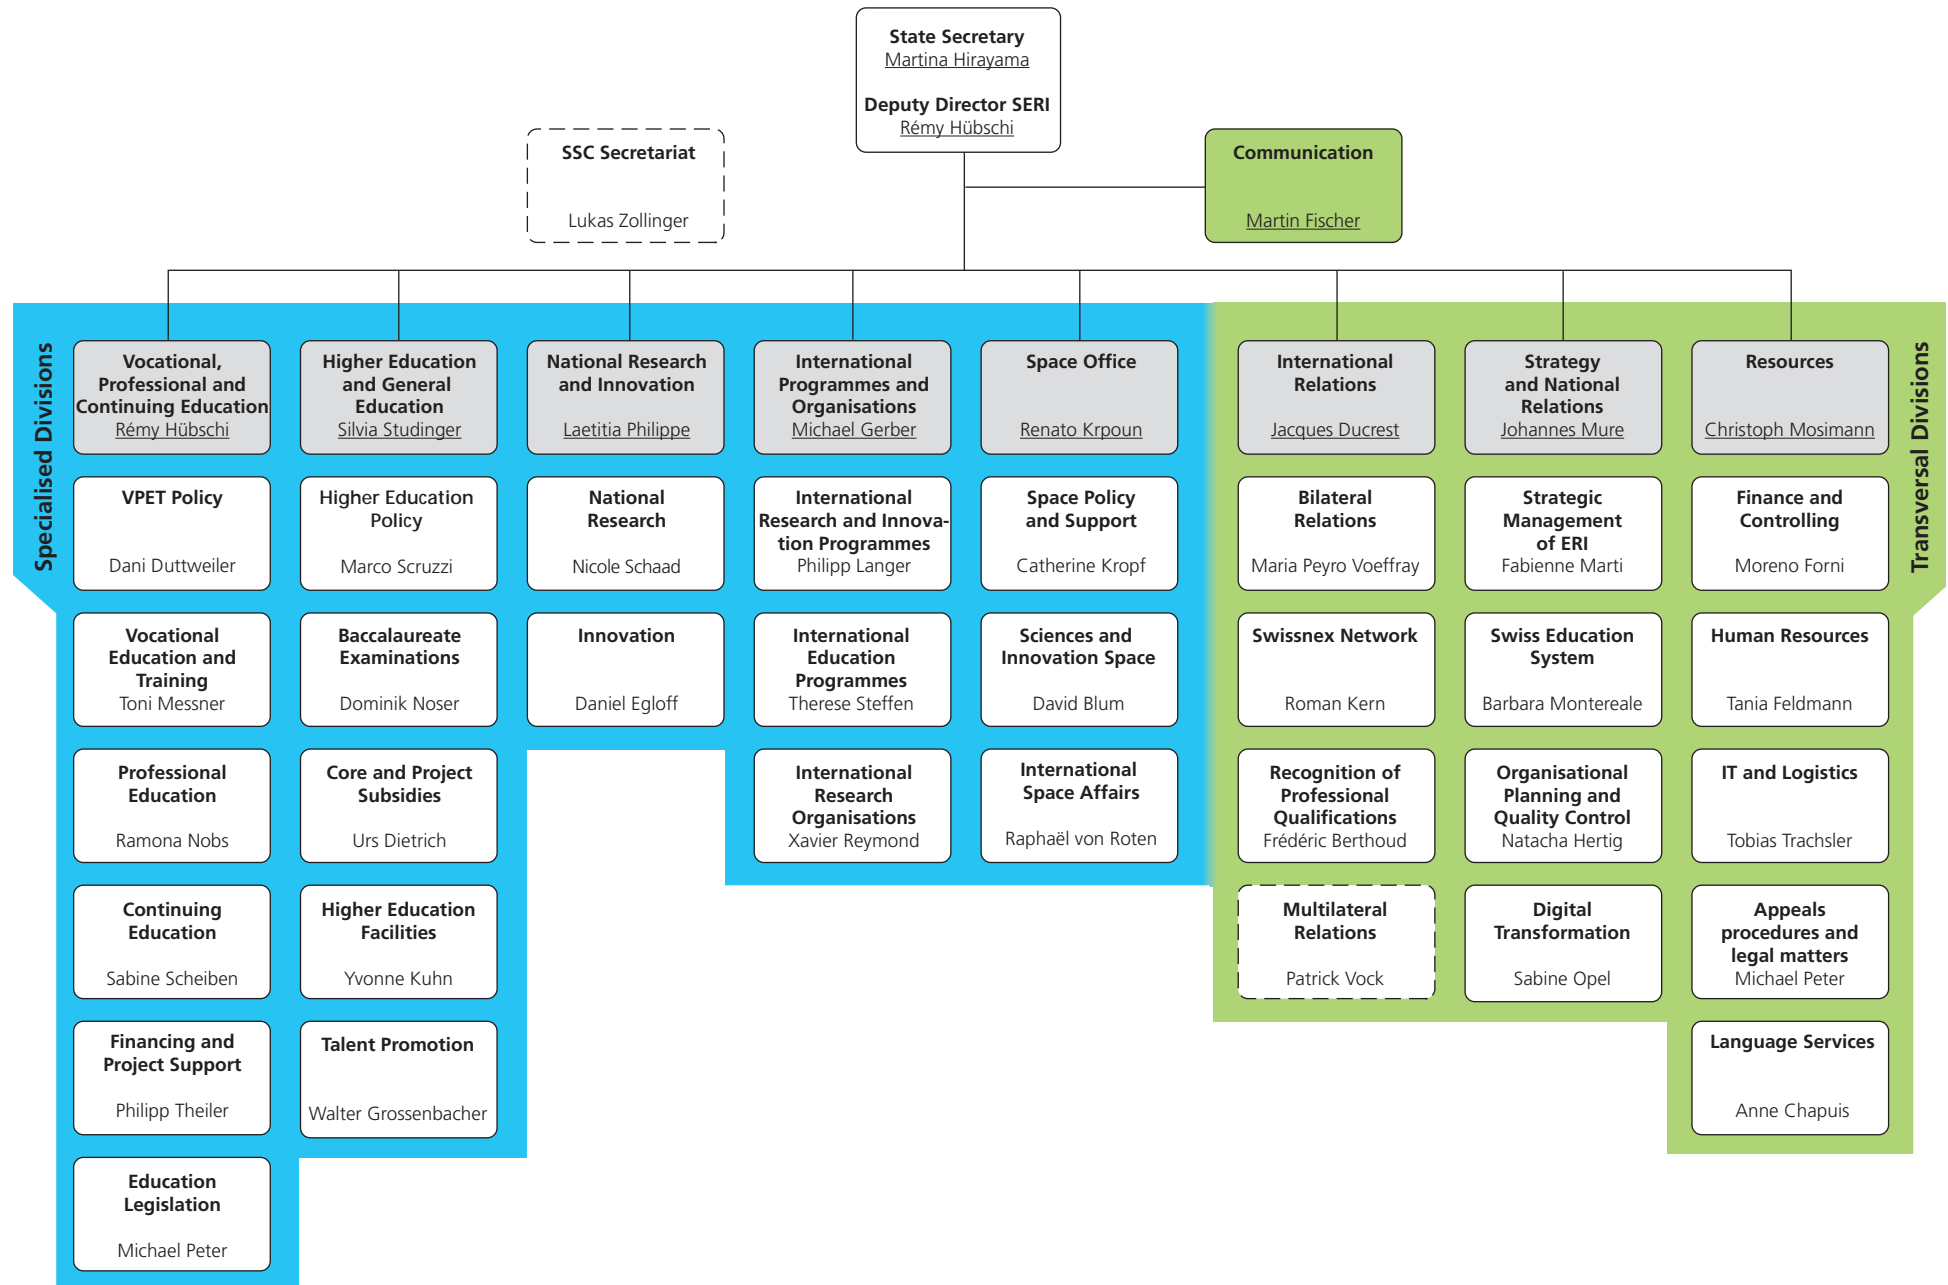

Organisation Chart of the State Secretariat for Education, Research and Innovation SERI

Date: 01.01.2024

Division
 Unit
 Group
 Executive Board Member